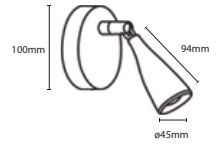

PF: **>0.5**  
Beam Angle: **100°**  
Body Type: **Plastic+Metal**  
Dimension: **100x94x45mm**  
Box Qty: **12 Pcs**