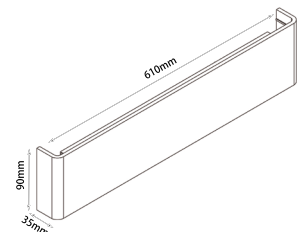

Adjustable Modern Wall Lights

18w VT-819-W

SKU: 8533 - 3000K Warm White 3800157638678
SKU: 8534 - 4000K Day White 3800157638685

Sensor Compatible: **Yes**
Voltage/Frequency: **AC:220-240V,50/60Hz**
Luminous Flux: **1800lm**
IP Rating: **IP44**
CRI: **>80**

PF: **>0.5**
Beam Angle: **Adjustable 5°-90°**
Body Type: **Aluminium**
Dimension: **600x100x42mm**
Box Qty: **10 Pcs**