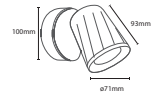

Single Head
6W VT-806-W

SKU: 8250 - 3000K Warm White
SKU: 8252 - 4000K Day White

3800157627009
3800157627023

Sensor Compatible:	Yes
Voltage/Frequency:	AC:220-240V,50/60Hz
Luminous Flux:	480lm
IP Rating:	IP20
CRI:	>80

PF:	>0.5
Beam Angle:	100°
Body Type:	Plastic+Metal
Dimension:	100x93mm
Box Qty:	24 Pcs