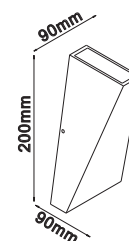

Triangle Light

6w VT-826

Sensor Compatible:	Yes
Voltage/Frequency:	AC:220-240V,50/60Hz
Luminous Flux:	660lm
IP Rating:	IP65
CRI:	>80

PF:	>0.5
Beam Angle:	Up15°-Down120°
Body Type:	Aluminium
Dimension:	90x200x90mm
Box Qty:	20 Pcs