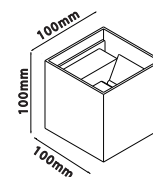

Square-Bridgelux
12w VT-759-12

Sensor Compatible:	Yes
Voltage/Frequency:	AC:220-240V,50/60Hz
Luminous Flux:	1100lm
IP Rating:	IP65
CRI:	>80

PF:	>0.45
Beam Angle:	Adjustable 5°-120°
Body Type:	Aluminium
Dimension:	100x100x100mm
Box Qty:	20 Pcs