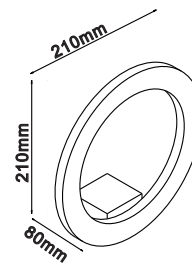

Modern Wall Lights
9W VT-710

Sensor Compatible:	Yes
Voltage/Frequency:	AC:220-240V,50/60Hz
Luminous Flux:	990lm
IP Rating:	IP20
CRI:	>80

PF:	>0.5
Beam Angle:	360°
Body Type:	Aluminium+Acrylic
Dimension:	210x80mm
Box Qty:	20 Pcs