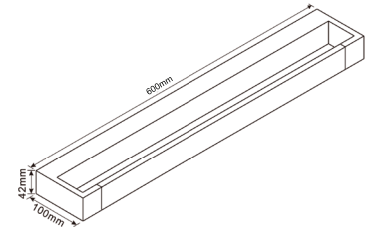

Modern Wall Lights

12w VT-712

Sensor Compatible: **Yes**
Voltage/Frequency: **AC:100-240V,50/60Hz**
Luminous Flux: **1100lm**
IP Rating: **IP20**
CRI: **>80**

PF: **>0.5**
Beam Angle: **360°**
Body Type: **Aluminium+Acrylic**
Dimension: **260x125x55mm**
Box Qty: **20 Pcs**