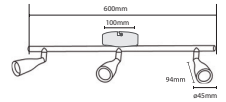

Tripple Head
13.5W VT-813-W

SKU: 8270 - 3000K Warm White
SKU: 8272 - 4000K Day White

3800157627207
3800157627221

Sensor Compatible:	Yes
Voltage/Frequency:	AC:220-240V,50/60Hz
Luminous Flux:	1080lm
IP Rating:	IP20
CRI:	>80

PF:	>0.5
Beam Angle:	100°
Body Type:	Plastic+Metal
Dimension:	600x100x94mm
Box Qty:	12 Pcs