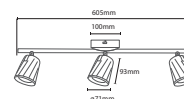

PF:	>0.5
Beam Angle:	100°
Body Type:	Plastic+Metal
Dimension:	605x100x93mm
Box Qty:	12 Pcs