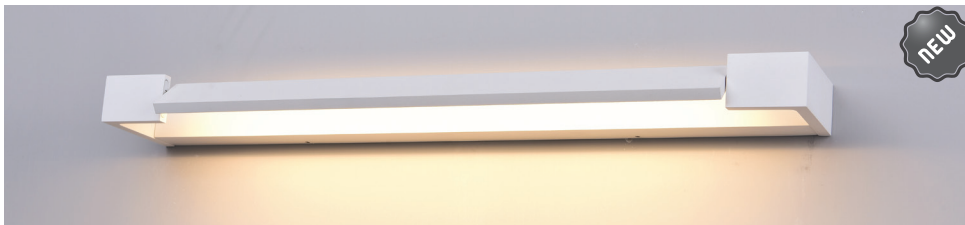

Modern Wall Lights

12w VT-712

Sensor Compatible: **Yes**
Voltage/Frequency: **AC:100-240V,50/60Hz**
Luminous Flux: **1100lm**
IP Rating: **IP20**
CRI: **>80**

PF: **>0.5**
Beam Angle: **360°**
Body Type: **Aluminium+Acrylic**
Dimension: **260x125x55mm**
Box Qty: **20 Pcs**