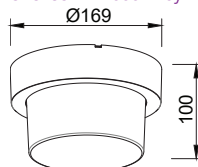

SKU: 8541 - 3000K Warm White 3800157638906
SKU: 8542 - 4000K Day White 3800157638913

VT-828-SQ