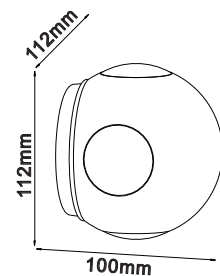

Round-IP65
4W VT-834-W

Sensor Compatible:	Yes
Voltage/Frequency:	AC:220-240V,50/60Hz
Luminous Flux:	440lm
IP Rating:	IP65
CRI:	>80

PF:	>0.45
Beam Angle:	4*90°
Body Type:	Aluminum
Dimension:	Ø112mm
Box Qty:	20 Pcs