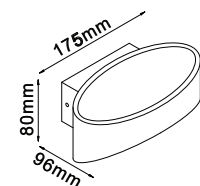

Landscape-Soft Light-Large

20w VT-8055

SKU: 8236 - 3000K Warm White
SKU: 8238 - 6400K White

3800157625760
3800157625784

Sensor Compatible:	Yes
Voltage/Frequency:	AC:100-240V,50/60Hz
Luminous Flux:	1000lm
IP Rating:	IP65
CRI:	>80

PF:	>0.9
Beam Angle:	110°
Body Type:	PC
Dimension:	319x170x114mm
Box Qty:	20 Pcs

Indoor Wall Lights

Wall Lights

5w VT-705

SKU: 8208 - 3000K Warm White
SKU: 8232 - 4000K Day White

3800157623254
3800157624756

Sensor Compatible:	Yes
Voltage/Frequency:	AC:220-240V,50/60Hz
Luminous Flux:	550lm
IP Rating:	IP20
CRI:	>80

PF:	>0.5
Beam Angle:	150°
Body Type:	Aluminium
Dimension:	175x80x96mm
Box Qty:	20 Pcs

Rotatable-360-White

5w VT-757

SKU: 7086 - 3000K Warm White
SKU: 7093 - 4000K Day White

3800157616454
3800157616935

Sensor Compatible:	Yes
Voltage/Frequency:	AC:110-240V,50/60Hz
Luminous Flux:	560lm
IP Rating:	IP20
CRI:	>80

PF:	>0.45
Beam Angle:	10-360°
Body Type:	Aluminium
Dimension:	140x105x140mm
Box Qty:	20 Pcs