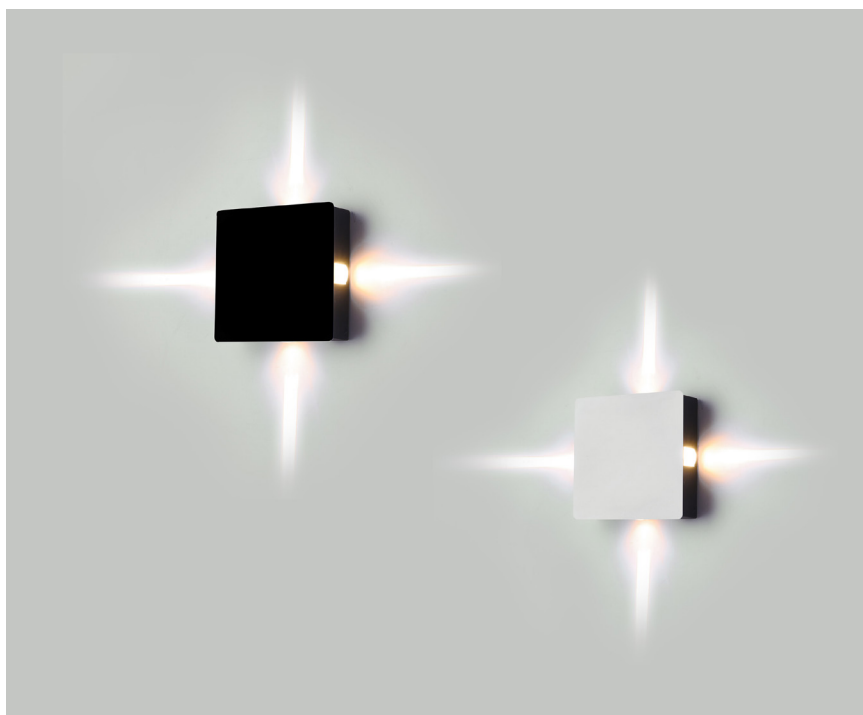

#### Wall Lights

12W VT-822

Sensor Compatible:	Yes
Voltage/Frequency:	AC:100-240V,50/60Hz
Luminous Flux:	750lm
IP Rating:	IP65
CRI:	>80

PF:	>0.5
Beam Angle:	140°
Body Type:	PC
Dimension:	130x160mm
Box Qty:	20 Pcs