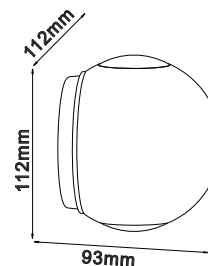

Round Light
6W VT-836

Sensor Compatible:	Yes
Voltage/Frequency:	AC:220-240V,50/60Hz
Luminous Flux:	660lm
IP Rating:	IP65
CRI:	>80

PF:	>0.5
Beam Angle:	Up-Down 90°
Body Type:	Aluminium
Dimension:	112x112x93mm
Box Qty:	20 Pcs