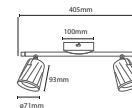

PF:	>0.5
Beam Angle:	100°
Body Type:	Plastic+Metal
Dimension:	405x100x93mm
Box Qty:	12 Pcs