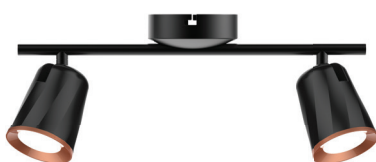

PF:	>0.5
Beam Angle:	100°
Body Type:	Plastic+Metal
Dimension:	405x100x93mm
Box Qty:	12 Pcs