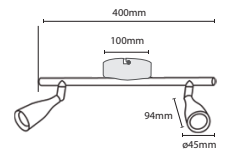

Double Head

9W VT-810-W

SKU: 8266 - 3000K Warm White
SKU: 8268 - 4000K Day White

3800157627160
3800157627184

Sensor Compatible: **Yes**
Voltage/Frequency: **AC:220-240V,50/60Hz**
Luminous Flux: **720lm**
IP Rating: **IP20**
CRI: **>80**

PF: **>0.5**
Beam Angle: **100°**
Body Type: **Plastic+Metal**
Dimension: **400x100x94mm**
Box Qty: **12 Pcs**