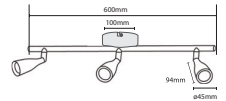

Tripple Head
13.5W VT-813-B

SKU: 8271 - 3000K Warm White
SKU: 8273 - 4000K Day White

3800157627214
3800157627238

Sensor Compatible:	Yes
Voltage/Frequency:	AC:220-240V,50/60Hz
Luminous Flux:	1080lm
IP Rating:	IP20
CRI:	>80

PF:	>0.5
Beam Angle:	100°
Body Type:	Plastic+Metal
Dimension:	600x100x94mm
Box Qty:	12 Pcs