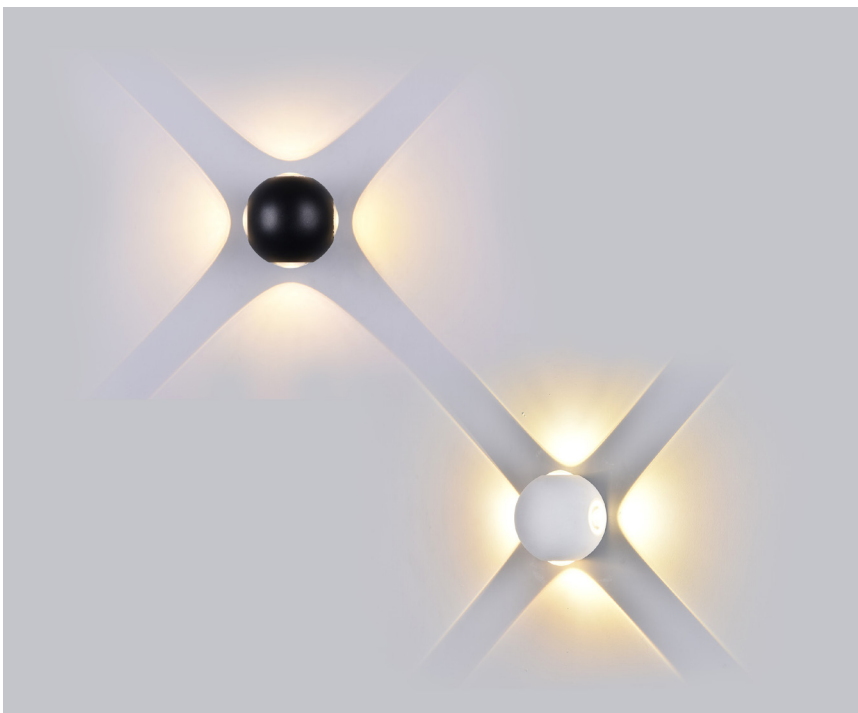

Black

SKU: 8215 - 3000K Warm White 3800157623322
SKU: 8216 - 4000K Day White 3800157623339

Round-IP65
4W VT-706

Sensor Compatible:	Yes
Voltage/Frequency:	AC:220-240V,50/60Hz
Luminous Flux:	440lm
IP Rating:	IP65
CRI:	>80

PF:	>0.5
Beam Angle:	4*60°
Body Type:	Aluminium+Acrylic
Dimension:	150x50mm
Box Qty:	20 Pcs

White

SKU: 8551 - 3000K Warm White 3800157640459
SKU: 8552 - 4000K Day White 3800157640466

Black

SKU: 8553 - 3000K Warm White 3800157640473
SKU: 8554 - 4000K Day White 3800157640480