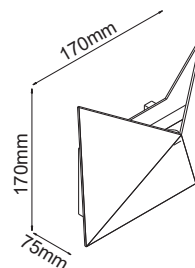

5w VT-825

Sensor Compatible:	Yes
Voltage/Frequency:	AC:220-240V,50/60Hz
Luminous Flux:	550lm
IP Rating:	IP65
CRI:	>80

PF:	>0.5
Beam Angle:	120°
Body Type:	Aluminium
Dimension:	170x170x75mm
Box Qty:	20 Pcs

Triangle Light

6w VT-826

Sensor Compatible:	Yes
Voltage/Frequency:	AC:220-240V,50/60Hz
Luminous Flux:	660lm
IP Rating:	IP65
CRI:	>80

PF:	>0.5
Beam Angle:	Up15°-Down120°
Body Type:	Aluminium
Dimension:	90x200x90mm
Box Qty:	20 Pcs