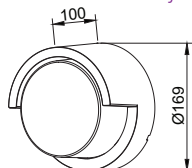

SKU: 8537 - 3000K Warm White 3800157638869
SKU: 8538 - 4000K Day White 3800157638876

VT-827-SQ