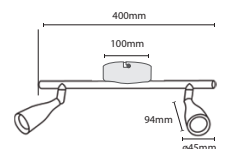

Double Head

9W VT-810-B

SKU: 8267 - 3000K Warm White
SKU: 8269 - 4000K Day White

3800157627177
3800157627191

Sensor Compatible: **Yes**
Voltage/Frequency: **AC:220-240V,50/60Hz**
Luminous Flux: **720lm**
IP Rating: **IP20**
CRI: **>80**

PF: **>0.5**
Beam Angle: **100°**
Body Type: **Plastic+Metal**
Dimension: **400x100x94mm**
Box Qty: **12 Pcs**