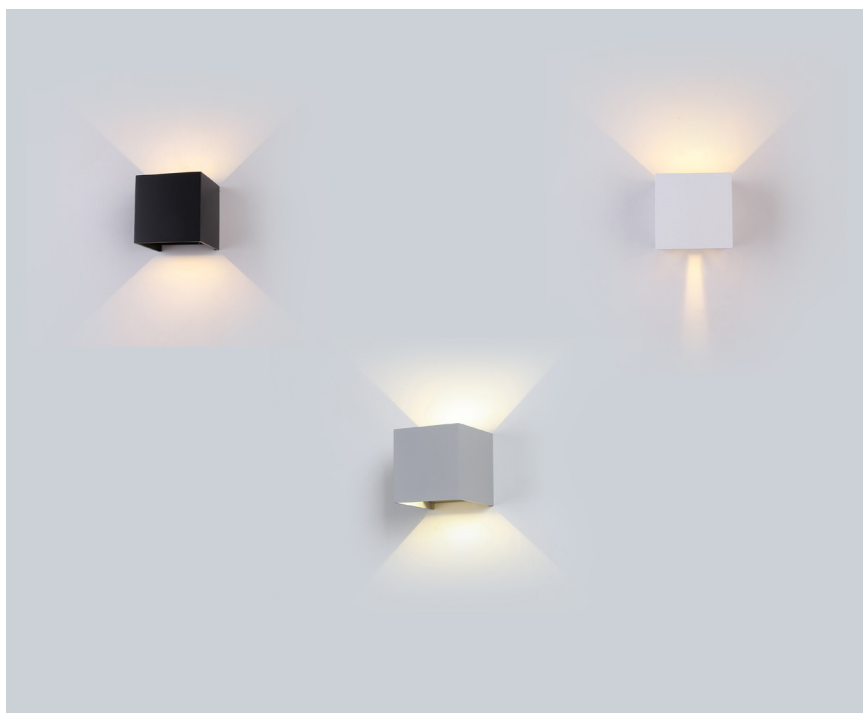

Square-Bridgelux
12w VT-759-12

Sensor Compatible:	Yes
Voltage/Frequency:	AC:220-240V,50/60Hz
Luminous Flux:	1100lm
IP Rating:	IP65
CRI:	>80

PF:	>0.45
Beam Angle:	Adjustable 5°-120°
Body Type:	Aluminium
Dimension:	100x100x100mm
Box Qty:	20 Pcs

White

SKU: 7079 - 3000K Warm White	3800157616386
SKU: 7088 - 4000K Day White	3800157616881

Black

SKU: 7078 - 3000K Warm White	3800157616379
SKU: 7087 - 4000K Day White	3800157616874

Grey

SKU: 7080 - 3000K Warm White	3800157616393
SKU: 7089 - 4000K Day White	3800157616898

White

SKU: 8527 - 3000K Warm White	3800157638616
SKU: 8528 - 4000K Day White	3800157638623

Black

SKU: 8529 - 3000K Warm White	3800157638630
SKU: 8530 - 4000K Day White	3800157638647

Grey

SKU: 8531 - 3000K Warm White	3800157638654
SKU: 8532 - 4000K Day White	3800157638661