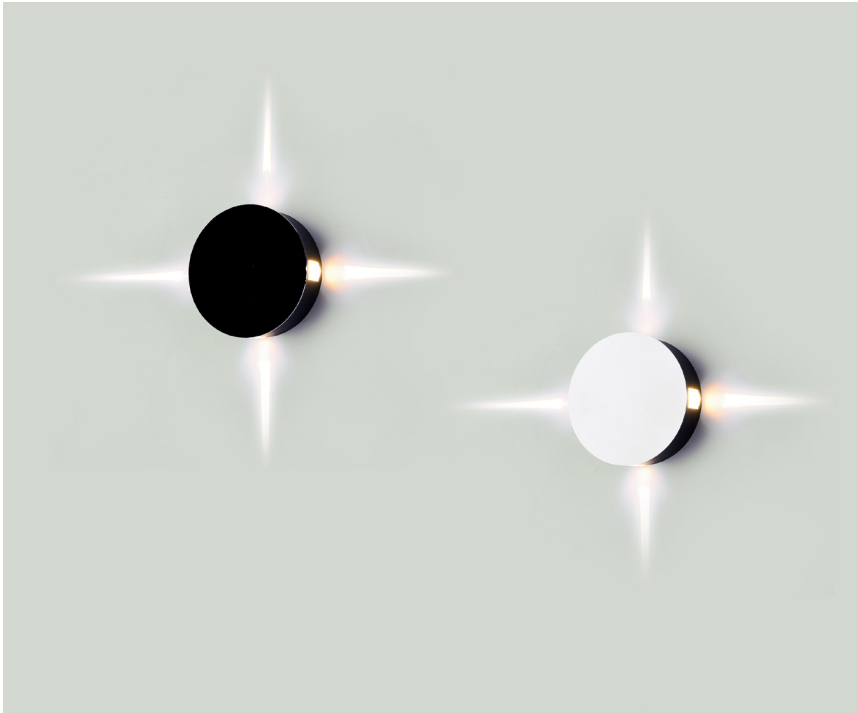

#### Square-IP65

4W VT-704

Sensor Compatible:	Yes
Voltage/Frequency:	AC:220-240V,50/60Hz
Luminous Flux:	440lm
IP Rating:	IP65
CRI:	>80

PF:	>0.5
Beam Angle:	4*60°
Body Type:	Aluminium+Acrylic
Dimension:	150x150x50mm
Box Qty:	20 Pcs