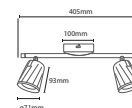

Double Head

12w VT-812-B

SKU: 8255 - 3000K Warm White
SKU: 8257 - 4000K Day White

3800157627054
3800157627078

Sensor Compatible:	Yes
Voltage/Frequency:	AC:220-240V,50/60Hz
Luminous Flux:	960lm
IP Rating:	IP20
CRI:	>80

PF:	>0.5
Beam Angle:	100°
Body Type:	Plastic+Metal
Dimension:	405x100x93mm
Box Qty:	12 Pcs