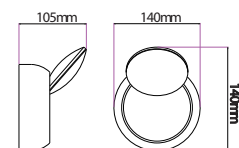

PF:	>0.9
Beam Angle:	110°
Body Type:	PC
Dimension:	319x170x114mm
Box Qty:	20 Pcs

PF:	>0.5
Beam Angle:	150°
Body Type:	Aluminium
Dimension:	175x80x96mm
Box Qty:	20 Pcs