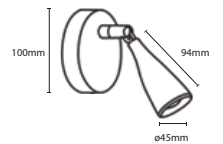

Single Head

4.5W VT-805-B

SKU: 8263 - 3000K Warm White
SKU: 8265 - 4000K Day White

3800157627139
3800157627153

Sensor Compatible: **Yes**
Voltage/Frequency: **AC:220-240V,50/60Hz**
Luminous Flux: **360lm**
IP Rating: **IP20**
CRI: **>80**

PF: **>0.5**
Beam Angle: **100°**
Body Type: **Plastic+Metal**
Dimension: **100x94x45mm**
Box Qty: **12 Pcs**