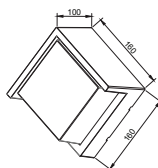

SKU: 8539 - 3000K Warm White 3800157638883
SKU: 8540 - 4000K Day White 3800157638890