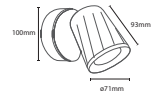

Single Head
6W VT-806-B

SKU: 8251 - 3000K Warm White
SKU: 8253 - 4000K Day White

3800157627016
3800157627030

Sensor Compatible:	Yes
Voltage/Frequency:	AC:220-240V,50/60Hz
Luminous Flux:	480lm
IP Rating:	IP20
CRI:	>80

PF:	>0.5
Beam Angle:	100°
Body Type:	Plastic+Metal
Dimension:	100x93mm
Box Qty:	24 Pcs