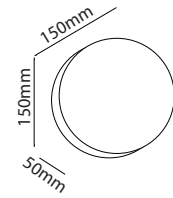

White

SKU: 8213 - 3000K Warm White 3800157623308
SKU: 8214 - 4000K Day White 3800157623315

Black

SKU: 8215 - 3000K Warm White 3800157623322
SKU: 8216 - 4000K Day White 3800157623339

Round-IP65
4W VT-706

Sensor Compatible:	Yes
Voltage/Frequency:	AC:220-240V,50/60Hz
Luminous Flux:	440lm
IP Rating:	IP65
CRI:	>80

PF:	>0.5
Beam Angle:	4*60°
Body Type:	Aluminium+Acrylic
Dimension:	150x50mm
Box Qty:	20 Pcs

White

SKU: 8551 - 3000K Warm White 3800157640459
SKU: 8552 - 4000K Day White 3800157640466

Black

SKU: 8553 - 3000K Warm White 3800157640473
SKU: 8554 - 4000K Day White 3800157640480

Round-IP65
4W VT-834-W

Sensor Compatible:	Yes
Voltage/Frequency:	AC:220-240V,50/60Hz
Luminous Flux:	440lm
IP Rating:	IP65
CRI:	>80

PF:	>0.45
Beam Angle:	4*90°
Body Type:	Aluminum
Dimension:	Ø112mm
Box Qty:	20 Pcs